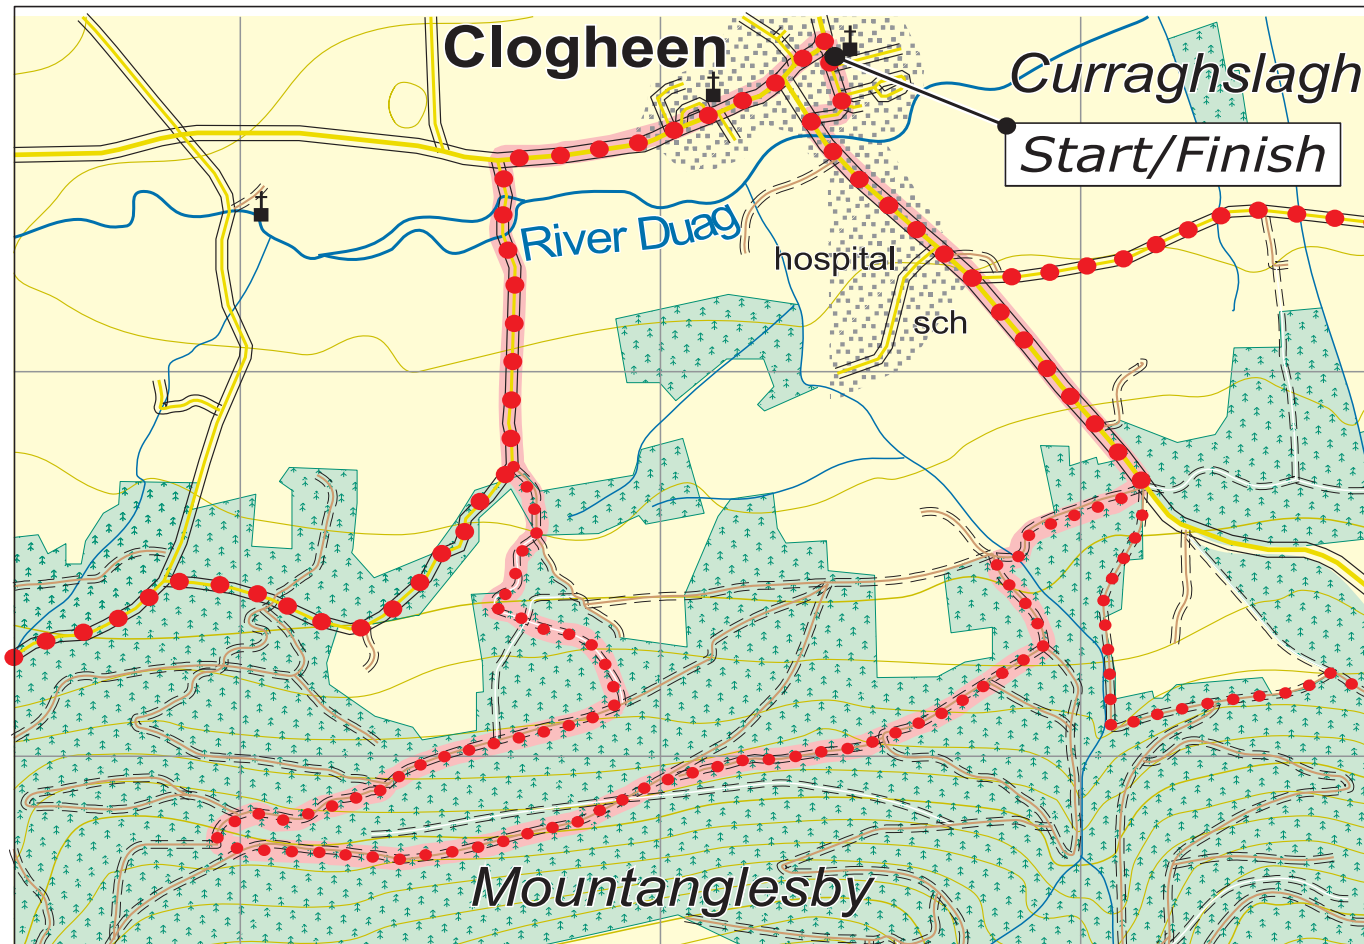

# Clogheen Loop

	National Road
	Main Road
	Minor Road
	Forest/ Dirt Road
	Track
	Rough Path/ No path
	Major power line
	Railway
	County boundary
	Cliff - impassable/small
	Forest - conifer/deciduous
	Car Park
	Church

The National Trails Office encourages trail users to apply the Leave No Trace principles:

1. Plan ahead and prepare
2. Be considerate of others
3. Respect farm animals and wildlife
4. Travel and camp on durable ground
5. Leave what you find
6. Dispose of waste properly
7. Minimise the affects of fire