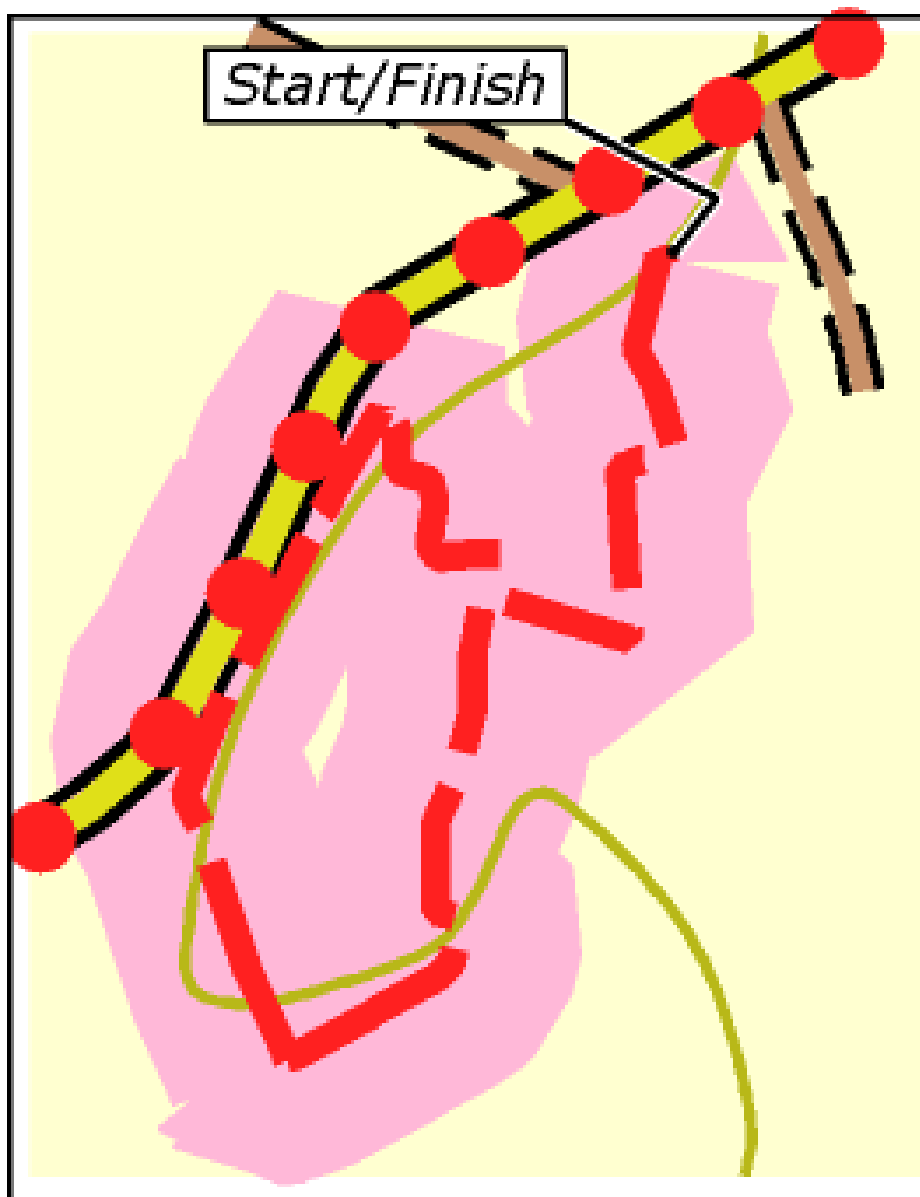

Donkey Sanctuary Loop

This map is made available from the National Trails Office / Irish Sports Council, produced by EastWest mapping. The map is intended for personal use only and should not be modified, republished or transmitted in any form without the permission of the Irish Sports Council's National Trails Office. The representation of a track or path on this map does not indicate a right of way. The map includes Ordnance Survey Ireland data made available for display under Permit No. 8658. (c) Ordnance Survey Ireland / Government of Ireland.