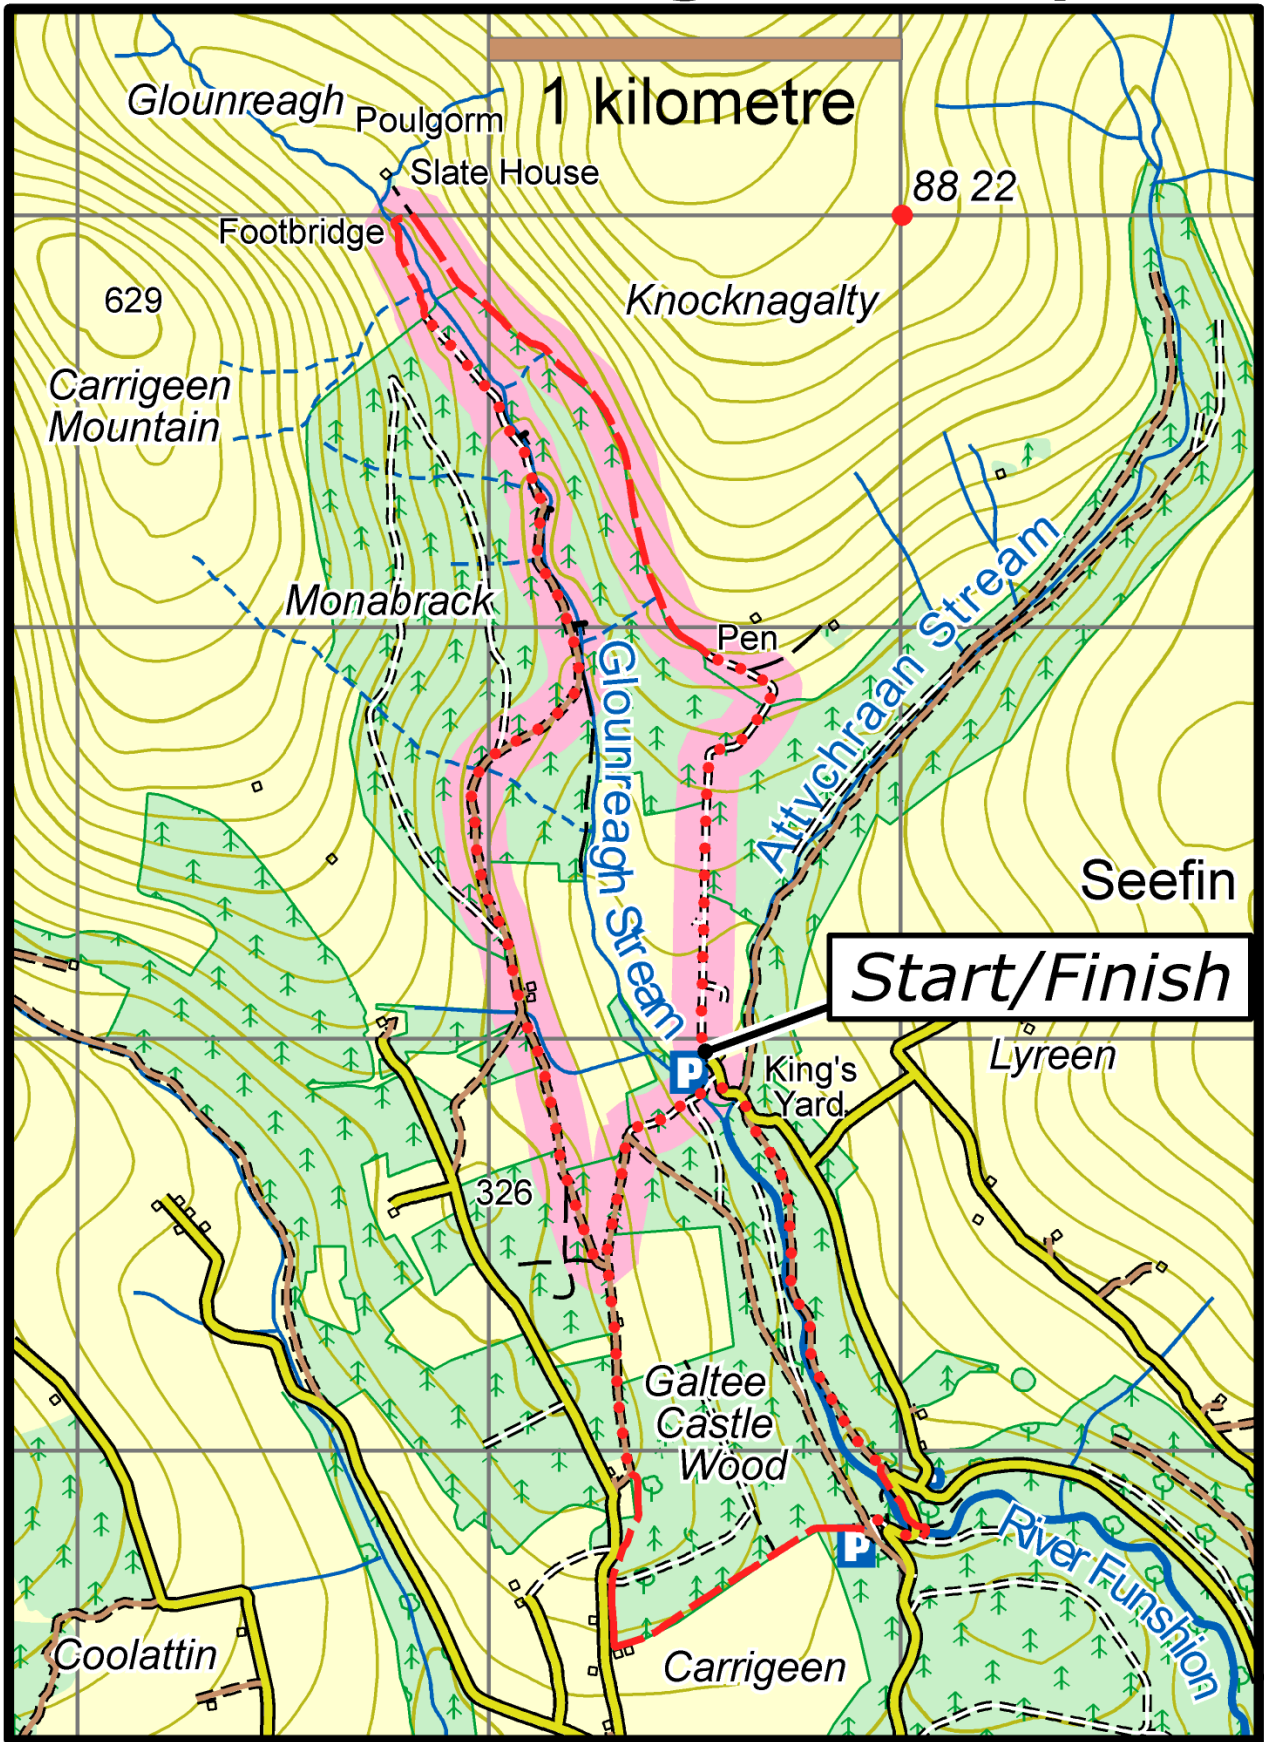

# Glounreagh Loop

This map is made available from Sport Ireland Trails, produced by EastWest mapping. The map is intended for personal use only and should not be modified, republished or transmitted in any form without the permission of Sport Ireland Trails. The representation of a track or path on this map does not indicate a right of way.