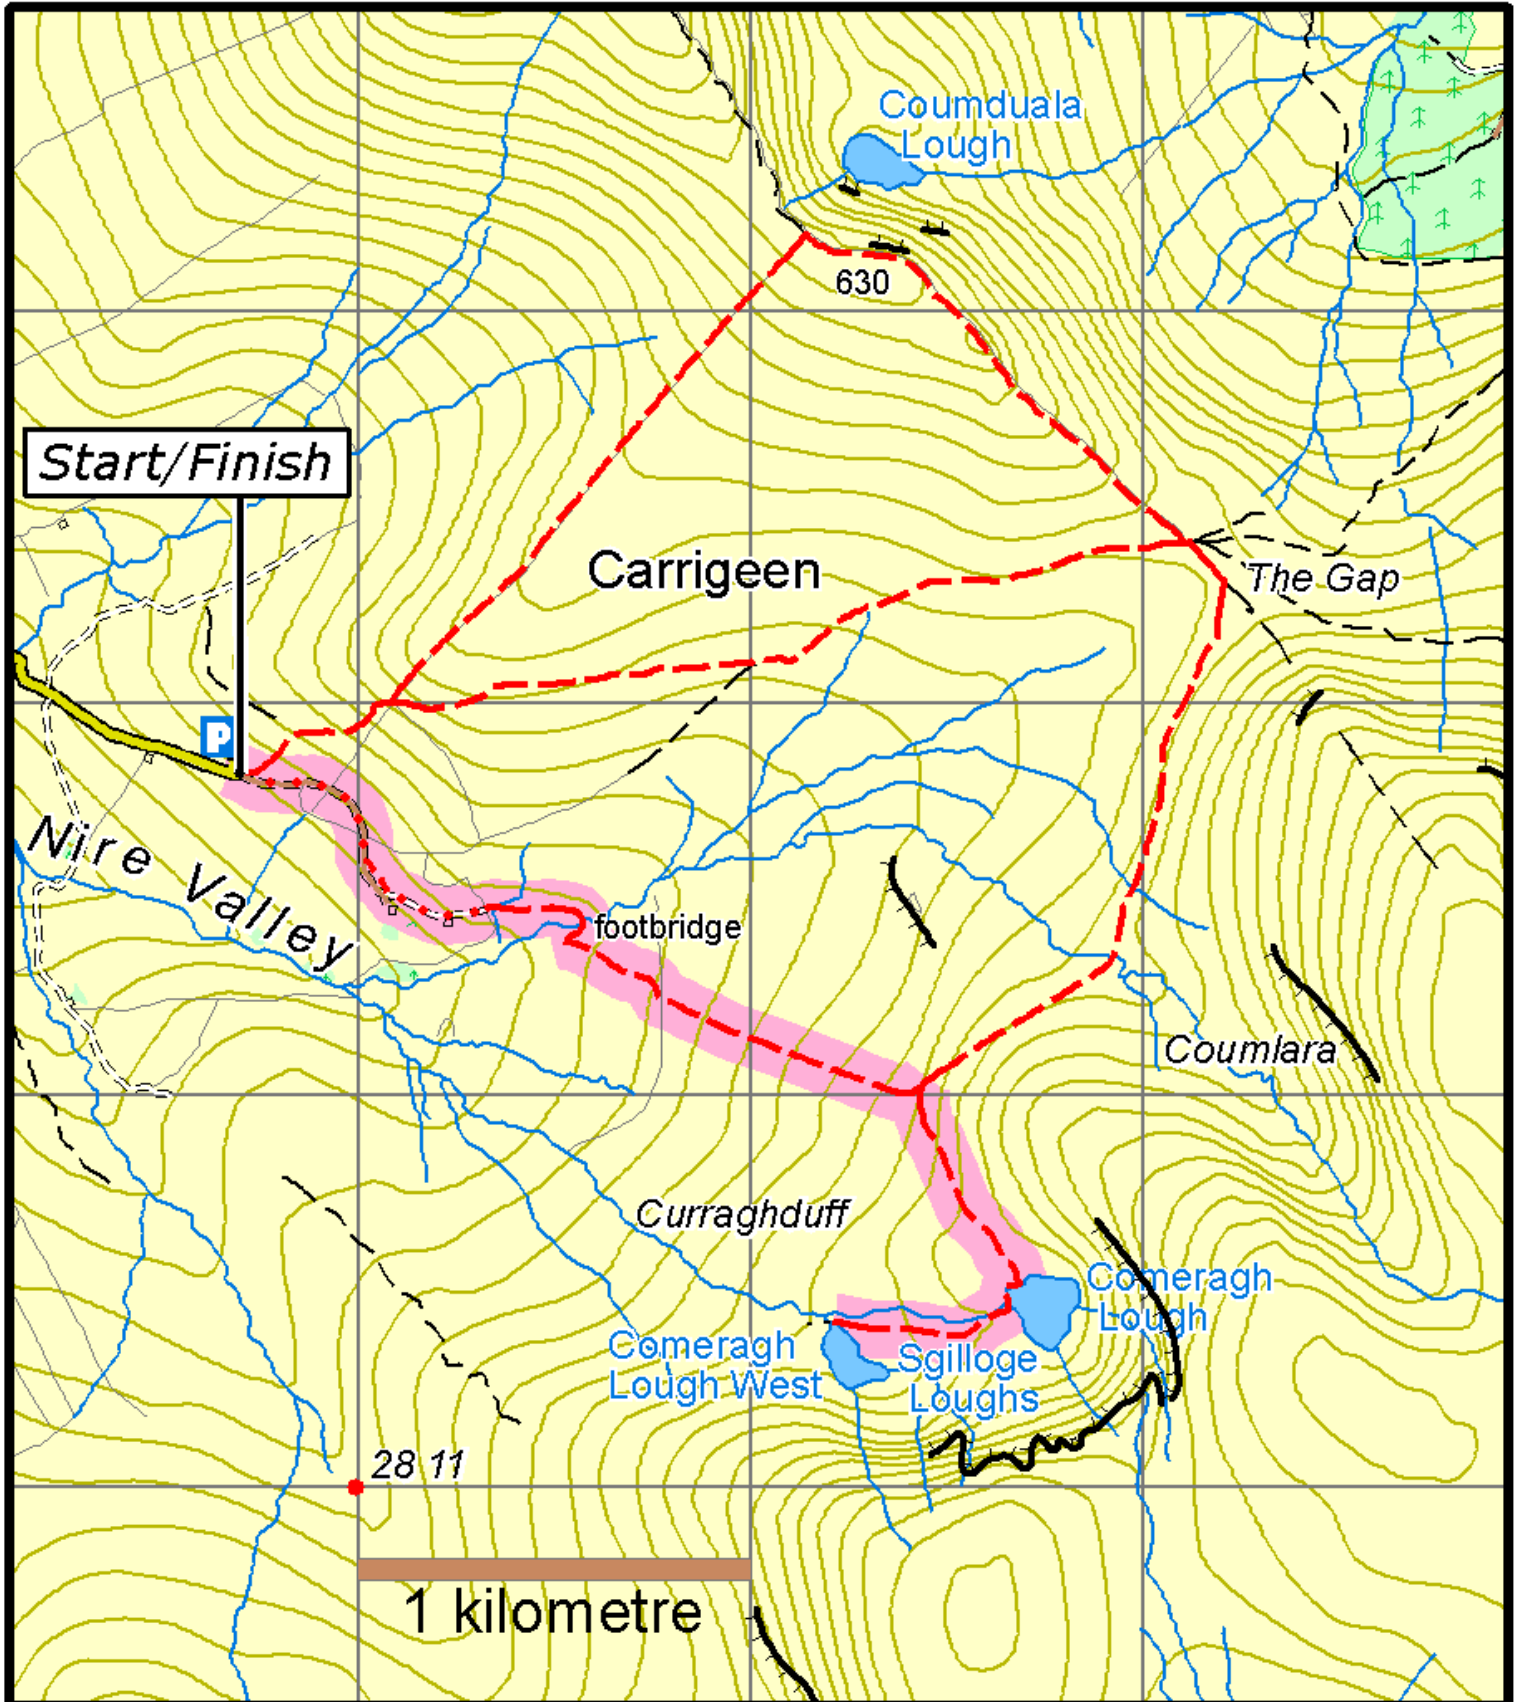

Nire Valley Trails - Sgilloges Walk

This map is made available from the National Trails Office / Irish Sports Council, produced by EastWest mapping. The map is intended for personal use only and should not be modified, republished or transmitted in any form without the permission of the National Trails Office. The representation of a track or path on this map does not indicate a right of way. The map includes Ordnance Survey Ireland data made available for display under Permit No. 8658. (c) Ordnance Survey Ireland / Government of Ireland.