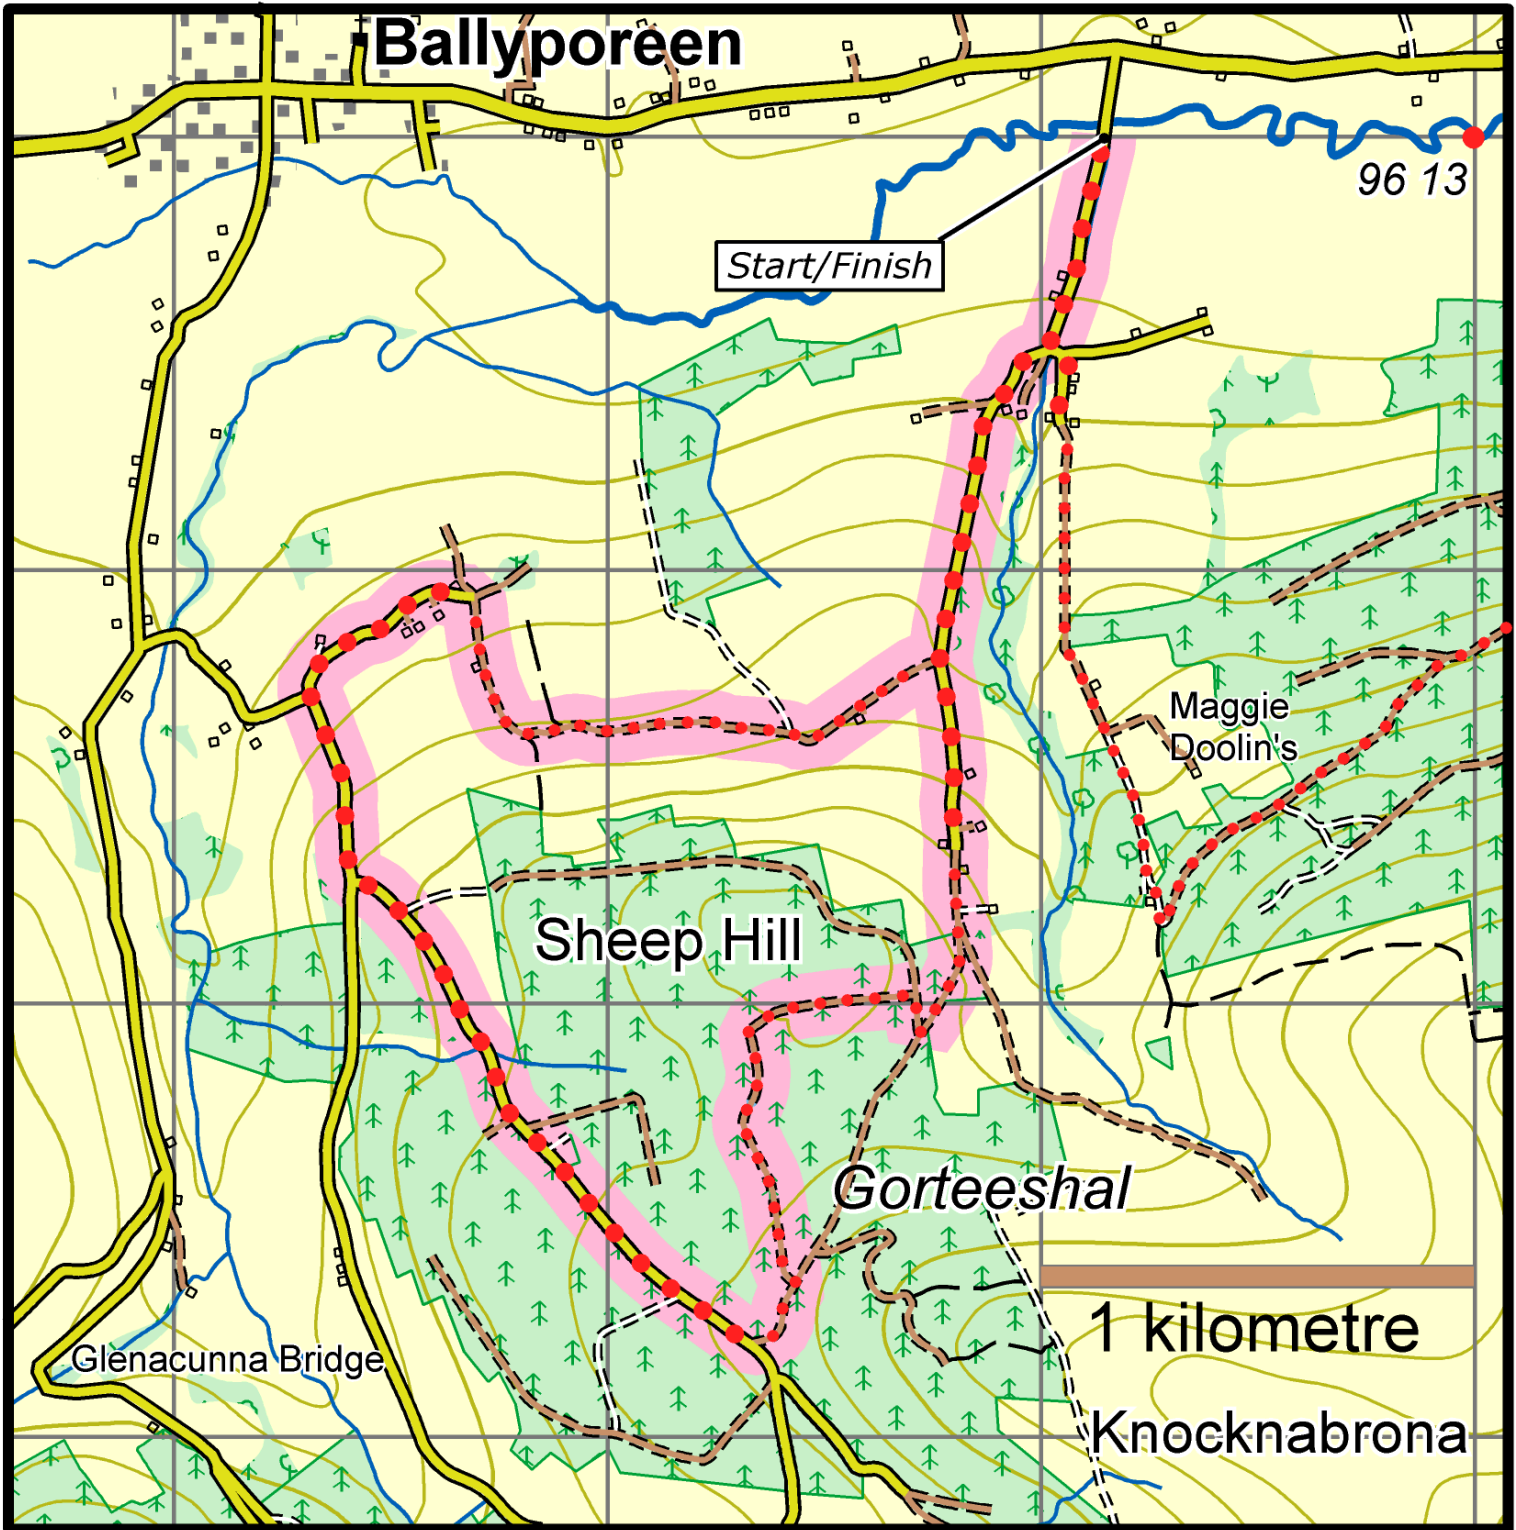

Sheep Hill Loop

This map is made available from the National Trails Office / Irish Sports Council, produced by EastWest mapping. The map is intended for personal use only and should not be modified, republished or transmitted in any form without the permission of the Irish Sports Council's National Trails Office. The representation of a track or path on this map does not indicate a right of way. The map includes Ordnance Survey Ireland data made available for display under Permit No. 8658. (c) Ordnance Survey Ireland / Government of Ireland.