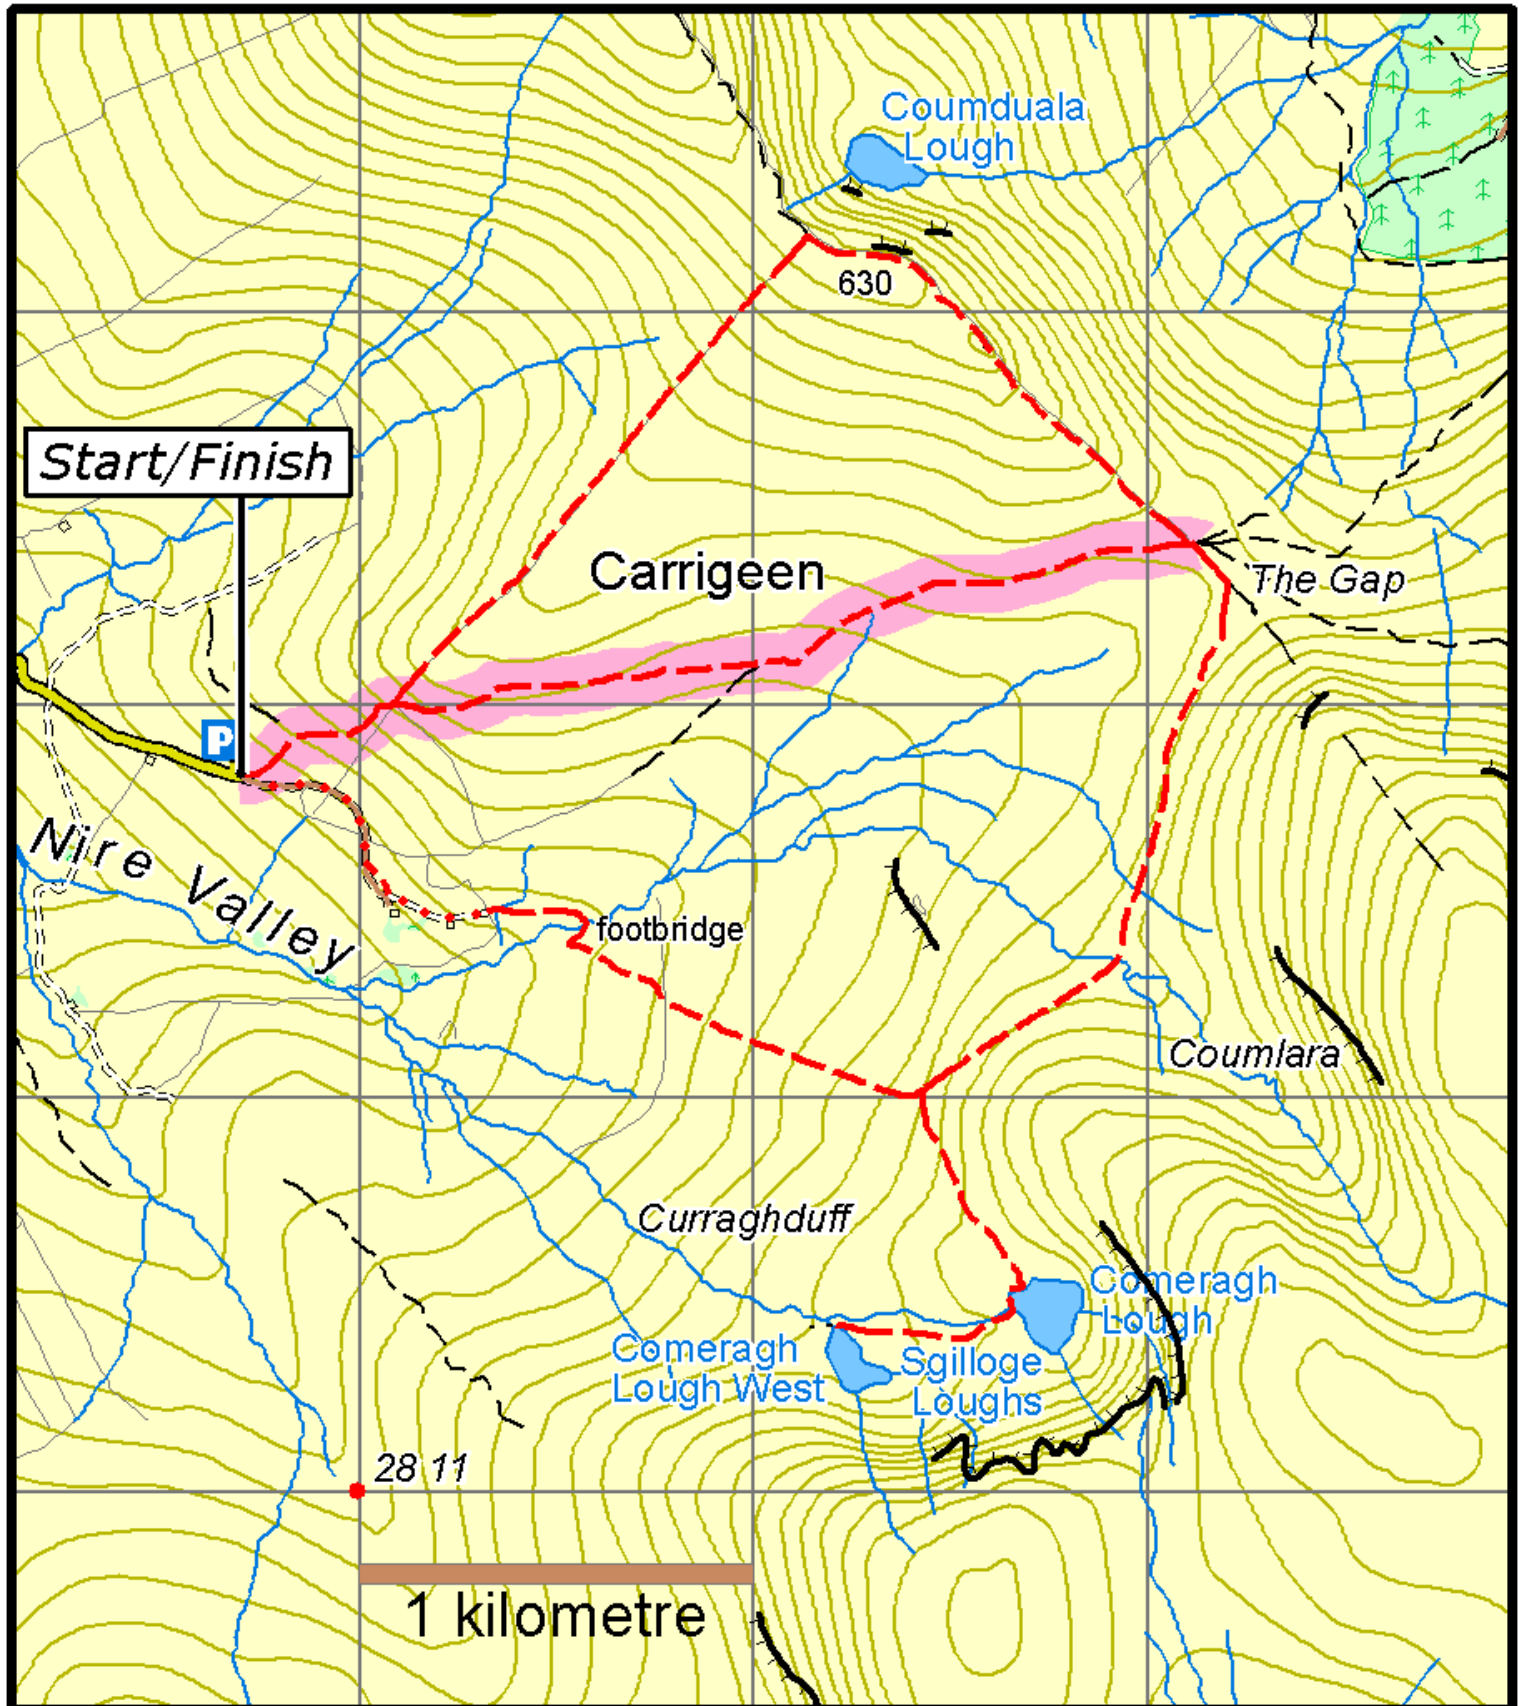

Nire Valley Trails - Gap Walk

This map is made available from the National Trails Office / Irish Sports Council, produced by EastWest mapping. The map is intended for personal use only and should not be modified, republished or transmitted in any form without the permission of the National Trails Office. The representation of a track or path on this map does not indicate a right of way. The map includes Ordnance Survey Ireland data made available for display under Permit No. 8658. (c) Ordnance Survey Ireland / Government of Ireland.